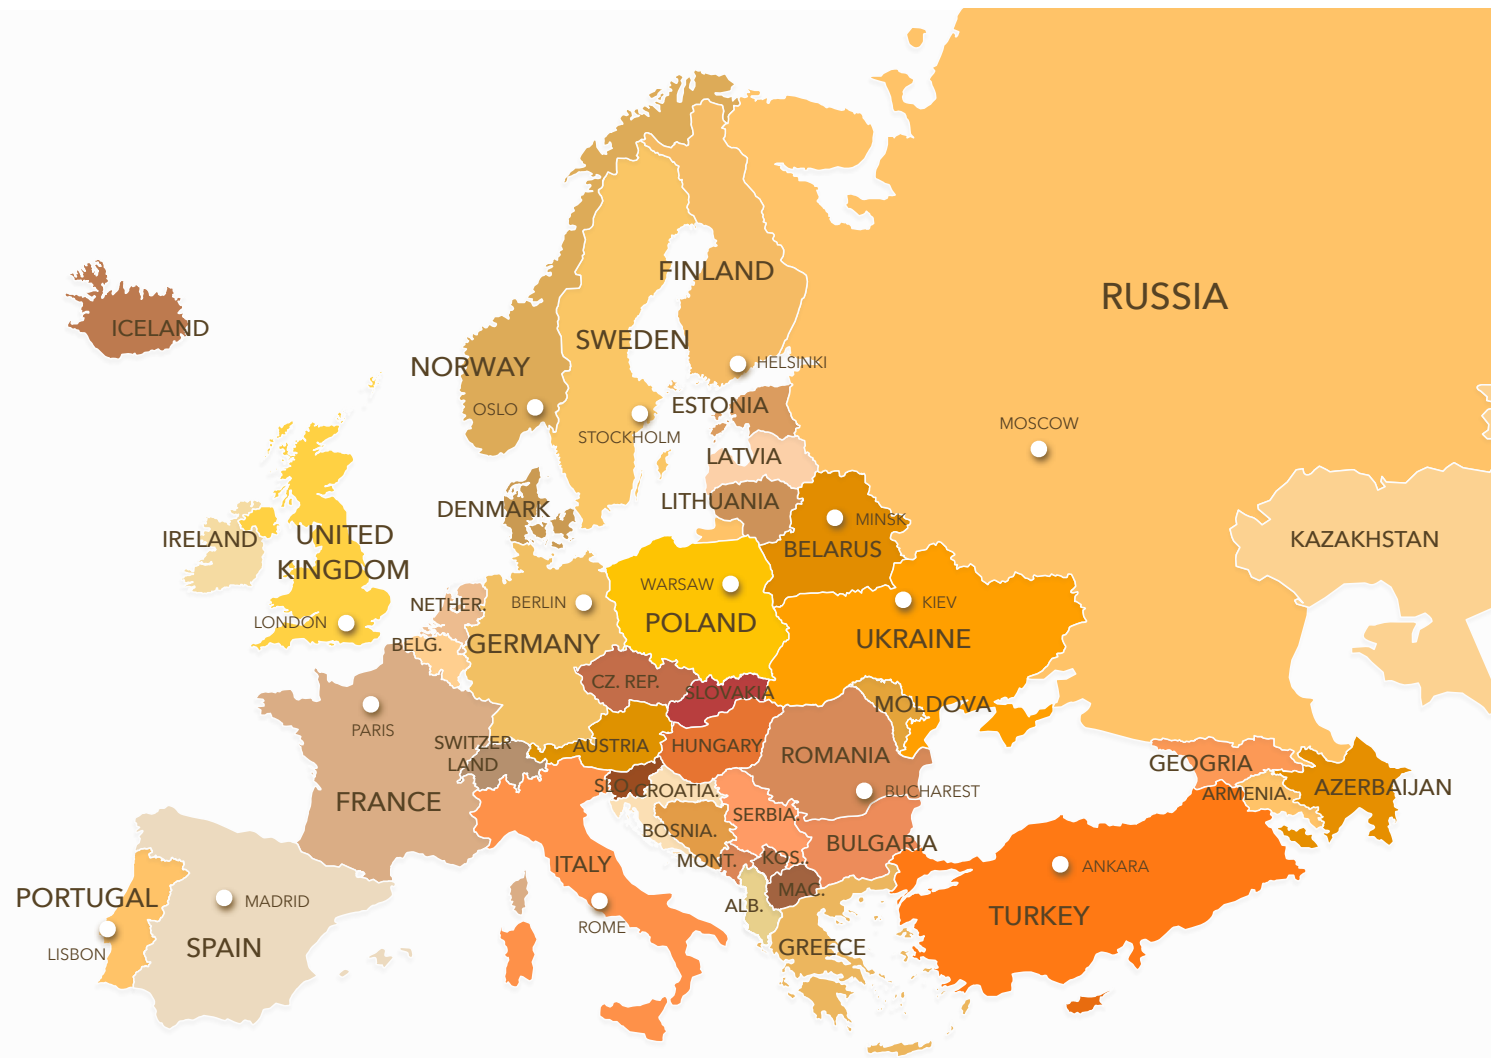

Europe

AROUND THE WORLD RPS

TOTAL AREA

10,180,000 km²

COUNTRIES

50

POPULATION

741,447,158

Vatican City is the smallest country in the world, both by population and by size.