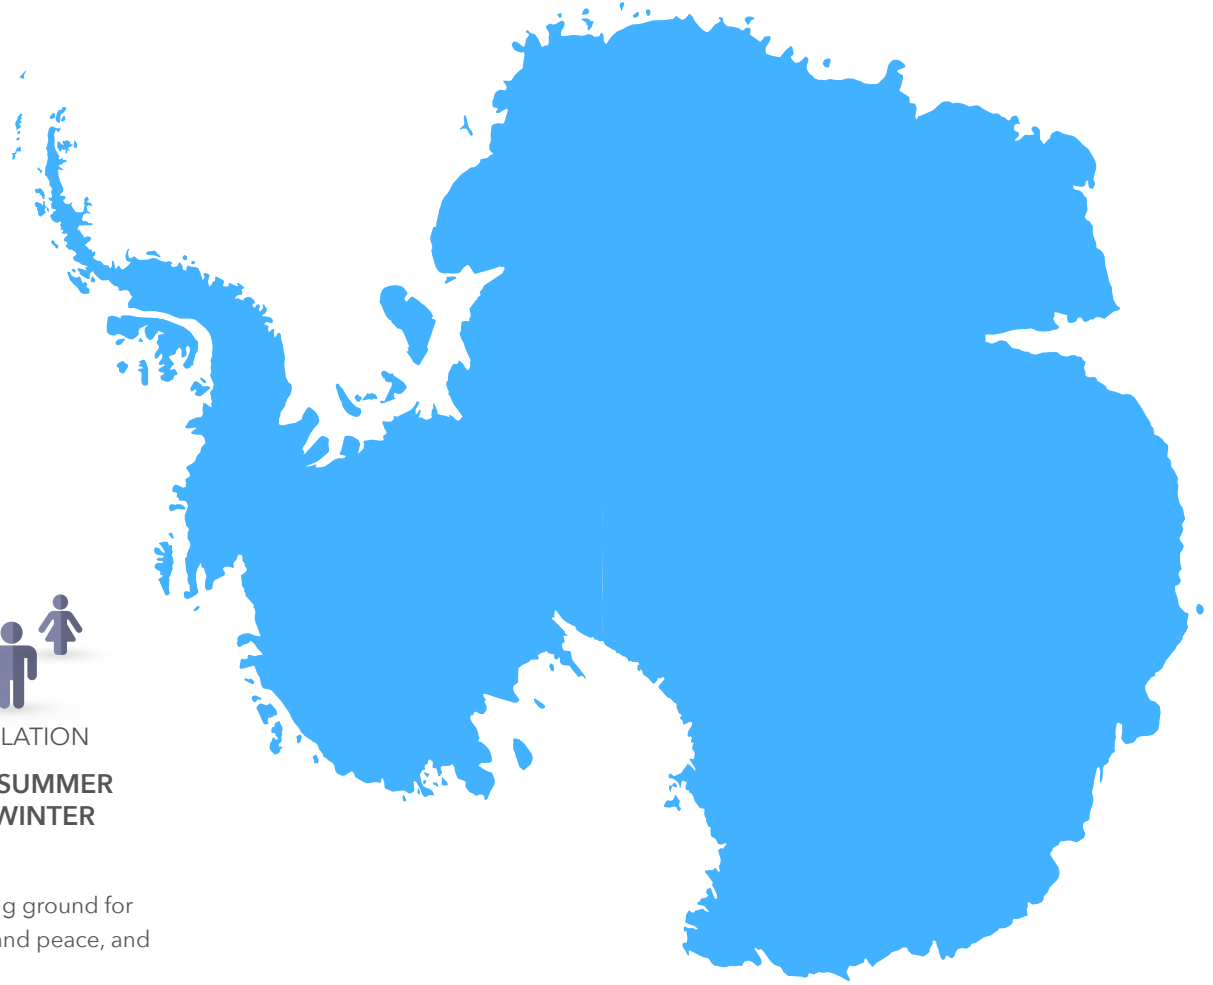

Vatican City is the smallest country in the world, both by population and by size.

North America

AROUND THE WORLD RPS

Canada is the largest nation in North America, covering more than half the continent's landmass. But all the countries touch an ocean because there are no landlocked countries in North America.

South America

AROUND THE WORLD RPS

TOTAL AREA

17,840,000 km²

COUNTRIES

12

POPULATION

420,458,044

The Amazon River is not only the second longest river in the world (6,437 km) after the Nile, but also the Amazon carries more water than the world's other 10 biggest rivers combined!

Antarctica

AROUND THE WORLD RPS

The South Pole is located in Antarctica