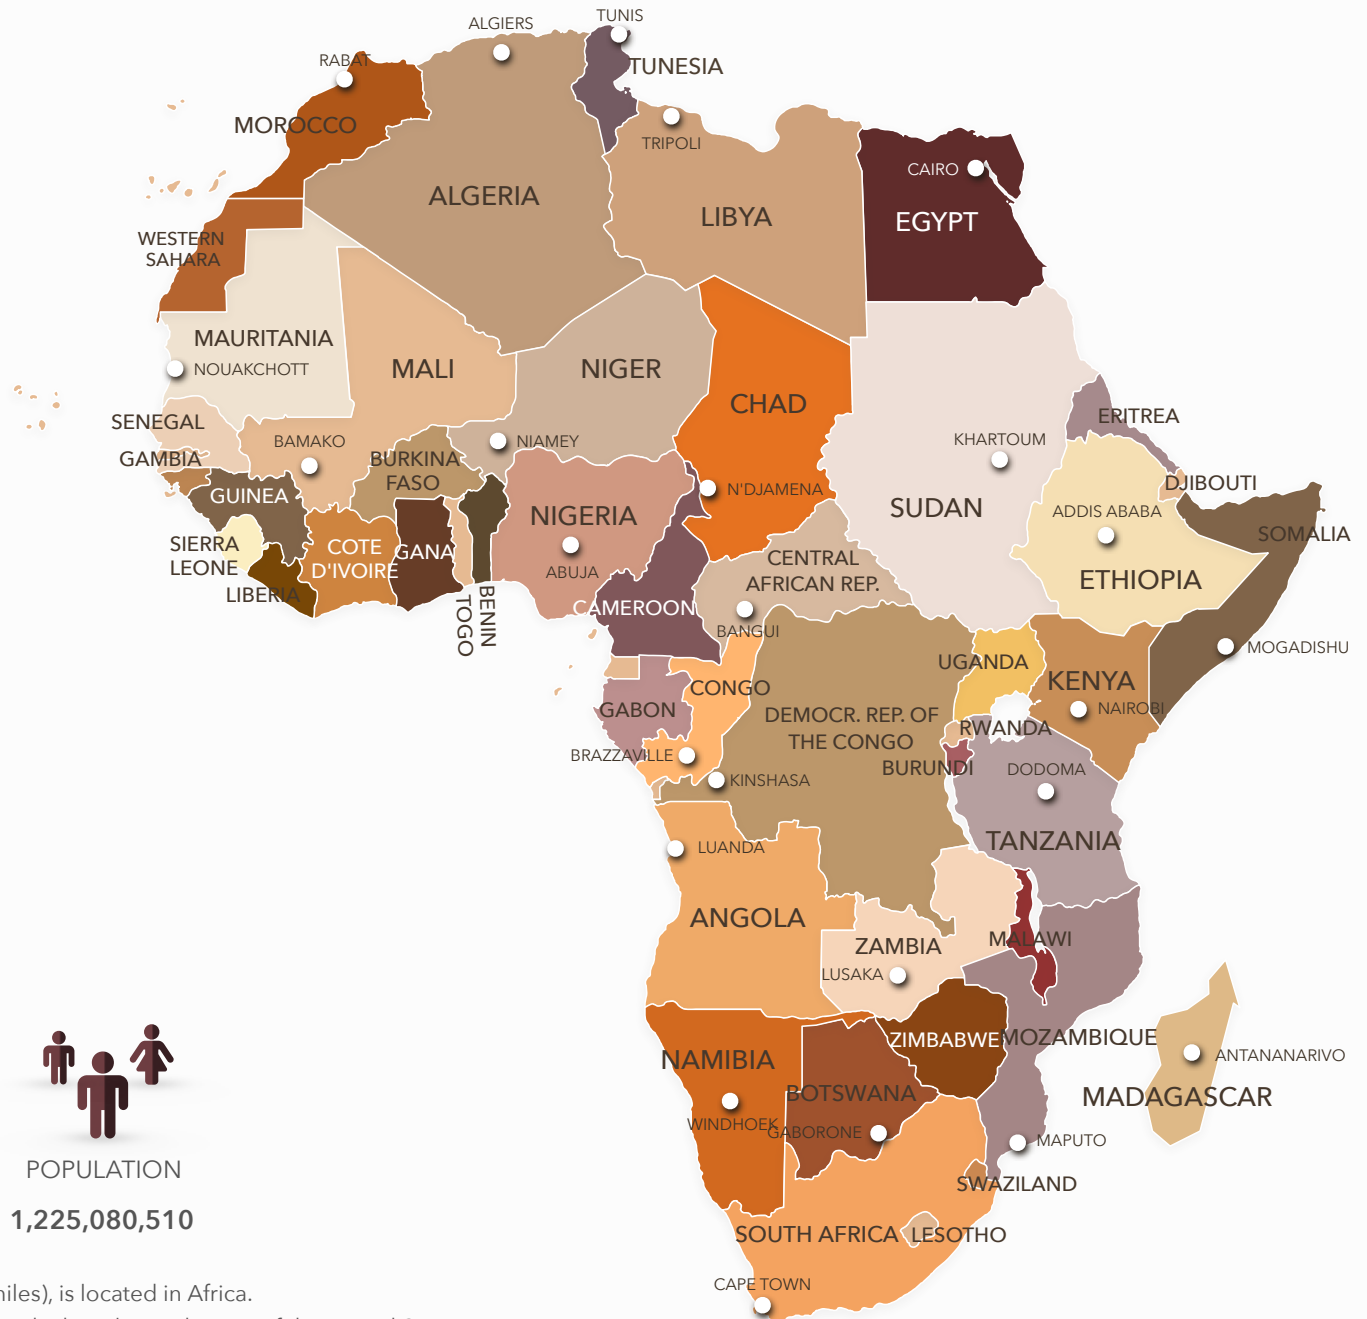

Africa

AROUND THE WORLD RPS

TOTAL AREA

30,370,000 km²

COUNTRIES

54

POPULATION

1,225,080,510

The longest river in the world, the Nile (4,132 miles), is located in Africa.

Africa has the world's largest desert, the Sahara, which is almost the size of the United States.

Asia

AROUND THE WORLD RPS

TOTAL AREA

44,579,000 km²

COUNTRIES

49

POPULATION

4,462,676,731

Both the highest point on land, Mount Everest (over 8,848 meters above sea level), and the lowest point on land, the Dead Sea (-395meters), are found in Asia. It is continent of varied landscape.

Vatican City is the smallest country in the world, both by population and by size.

North America

AROUND THE WORLD RPS

Canada is the largest nation in North America, covering more than half the continent's landmass. But all the countries touch an ocean because there are no landlocked countries in North America.