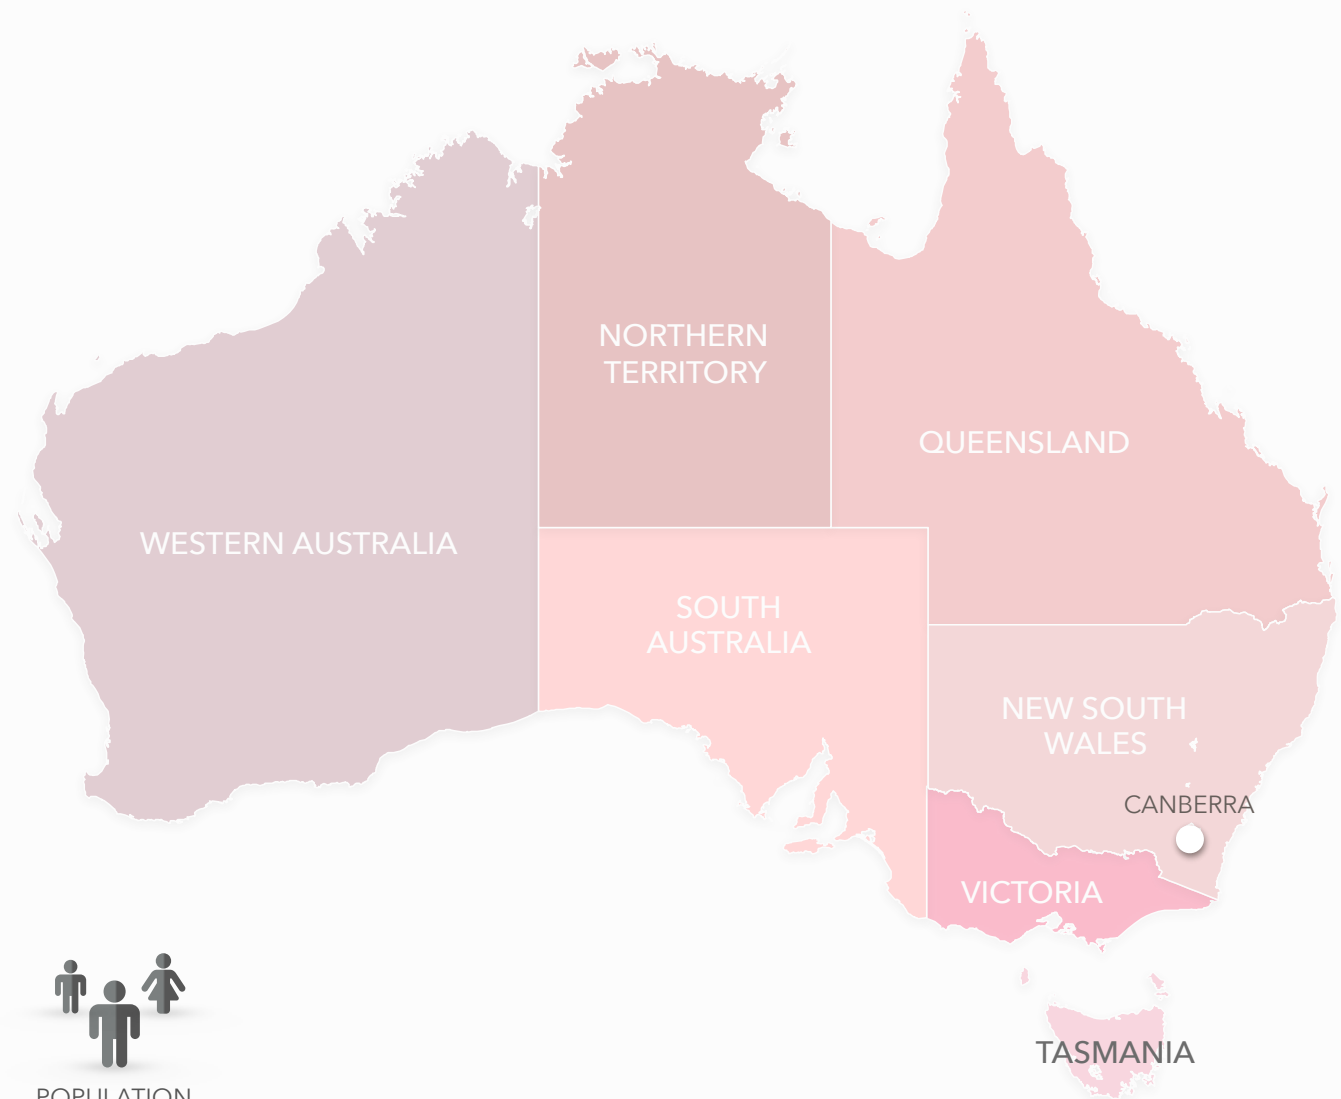

Australia

AROUND THE WORLD RPS

TOTAL AREA

7,692,024 km²

COUNTRIES

3

POPULATION

24,899,200

The Great Barrier Reef is found off of the coast of Australia and is the largest reef system in the world.

Over 80% of the plants, mammals, frogs, and reptiles are unique to Australia and cannot be found anywhere else in the world.