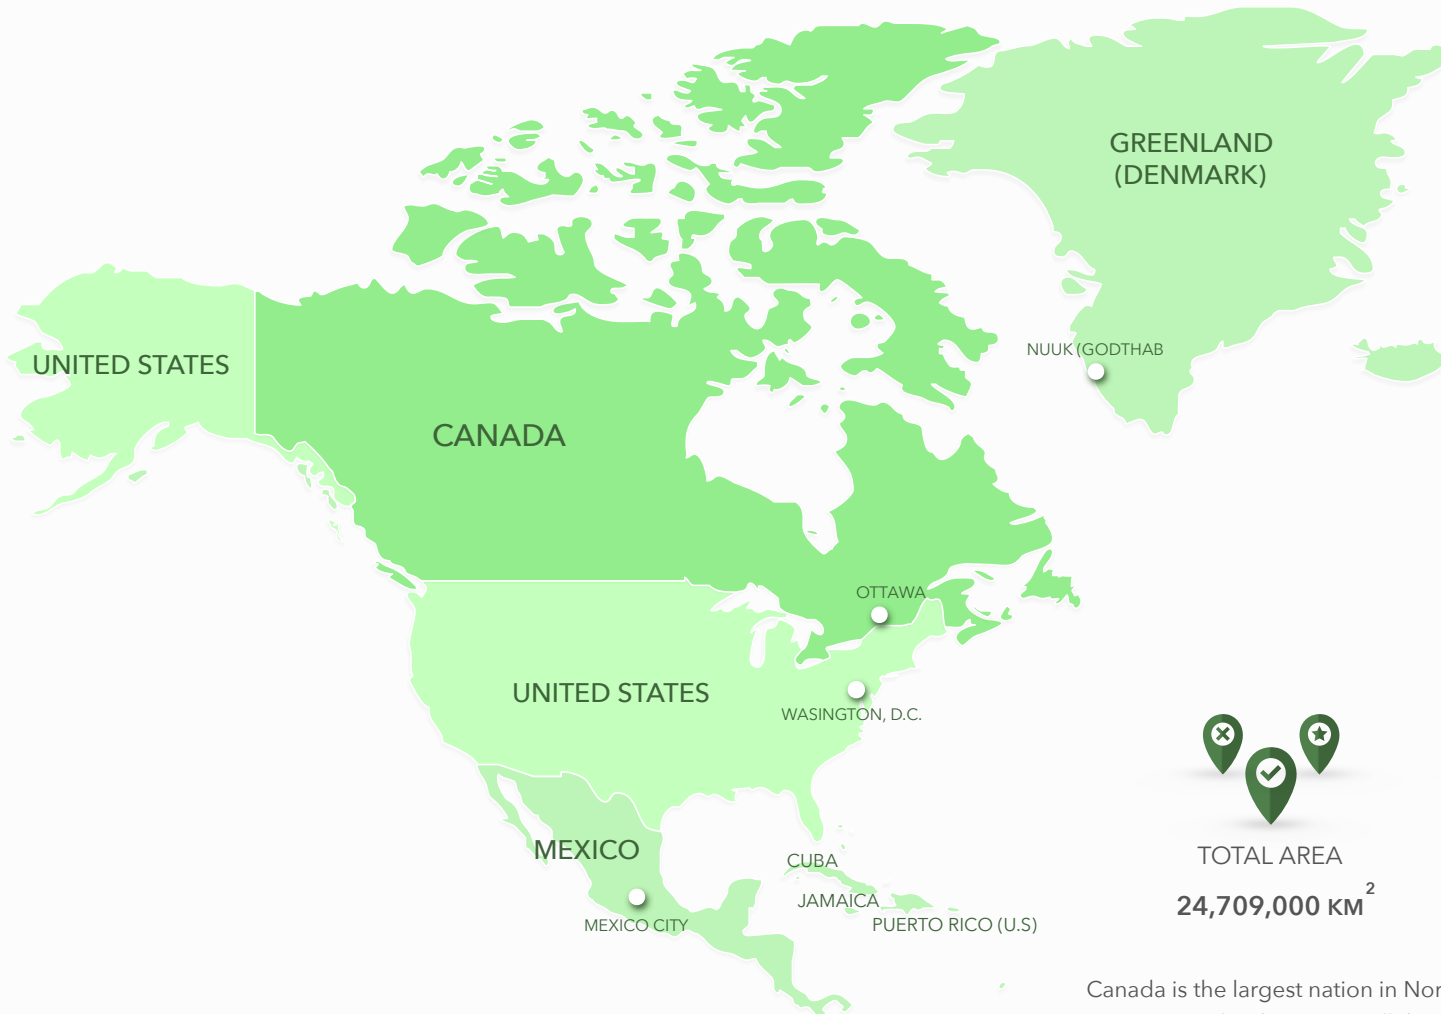

The Great Barrier Reef is found off of the coast of Australia and is the largest reef system in the world.

Over 80% of the plants, mammals, frogs, and reptiles are unique to Australia and cannot be found anywhere else in the world.

Europe

AROUND THE WORLD RPS

TOTAL AREA

10,180,000 km²

COUNTRIES

50

POPULATION

741,447,158

Vatican City is the smallest country in the world, both by population and by size.

North America

AROUND THE WORLD RPS

Canada is the largest nation in North America, covering more than half the continent's landmass. But all the countries touch an ocean because there are no landlocked countries in North America.

South America

AROUND THE WORLD RPS

TOTAL AREA

17,840,000 km²

COUNTRIES

12

POPULATION

420,458,044