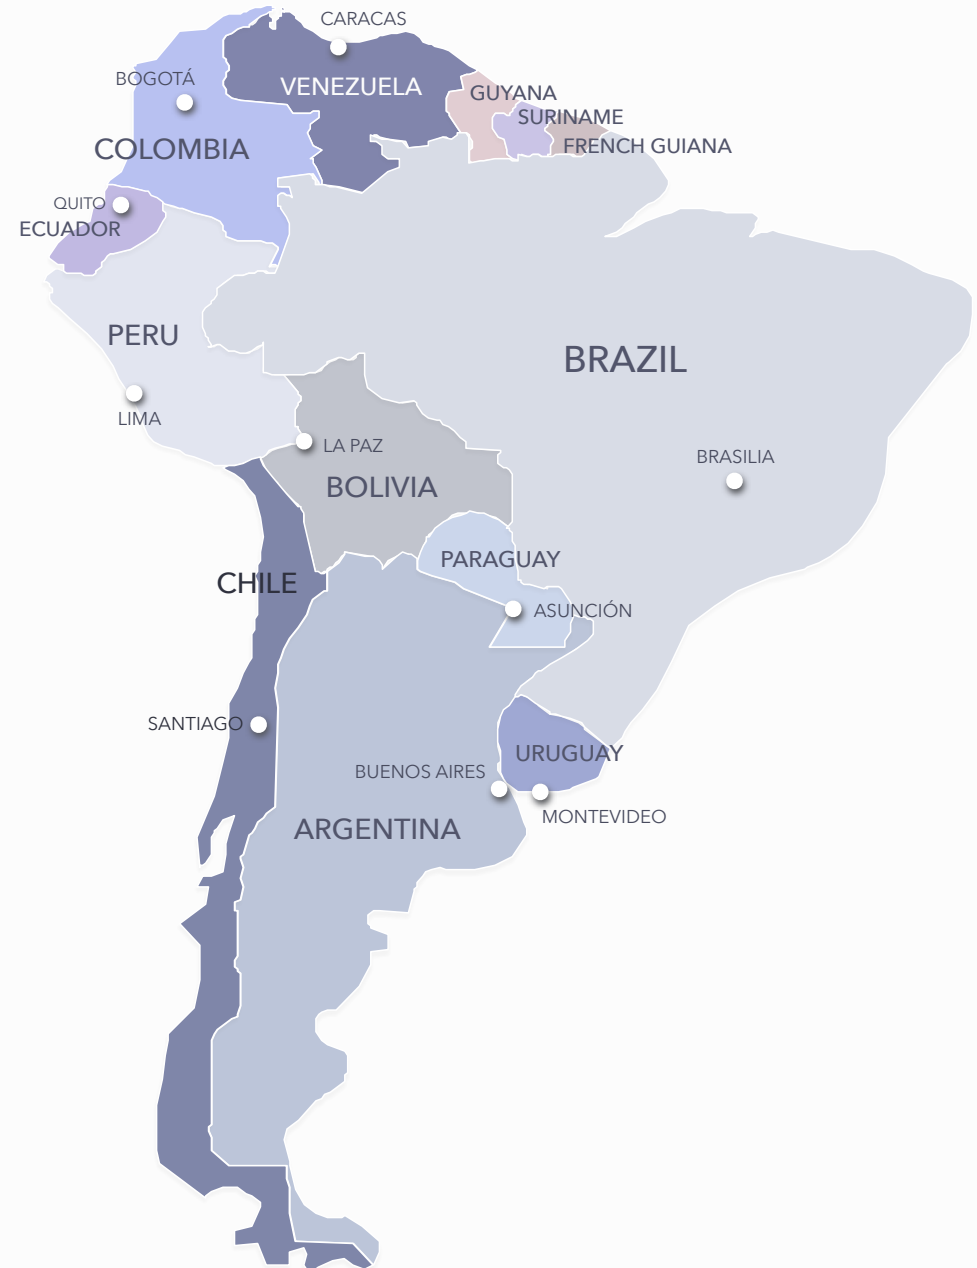

South America

AROUND THE WORLD RPS

TOTAL AREA

17,840,000 km²

COUNTRIES

12

POPULATION

420,458,044

The Amazon River is not only the second longest river in the world (6,437 km) after the Nile, but also the Amazon carries more water than the world's other 10 biggest rivers combined!